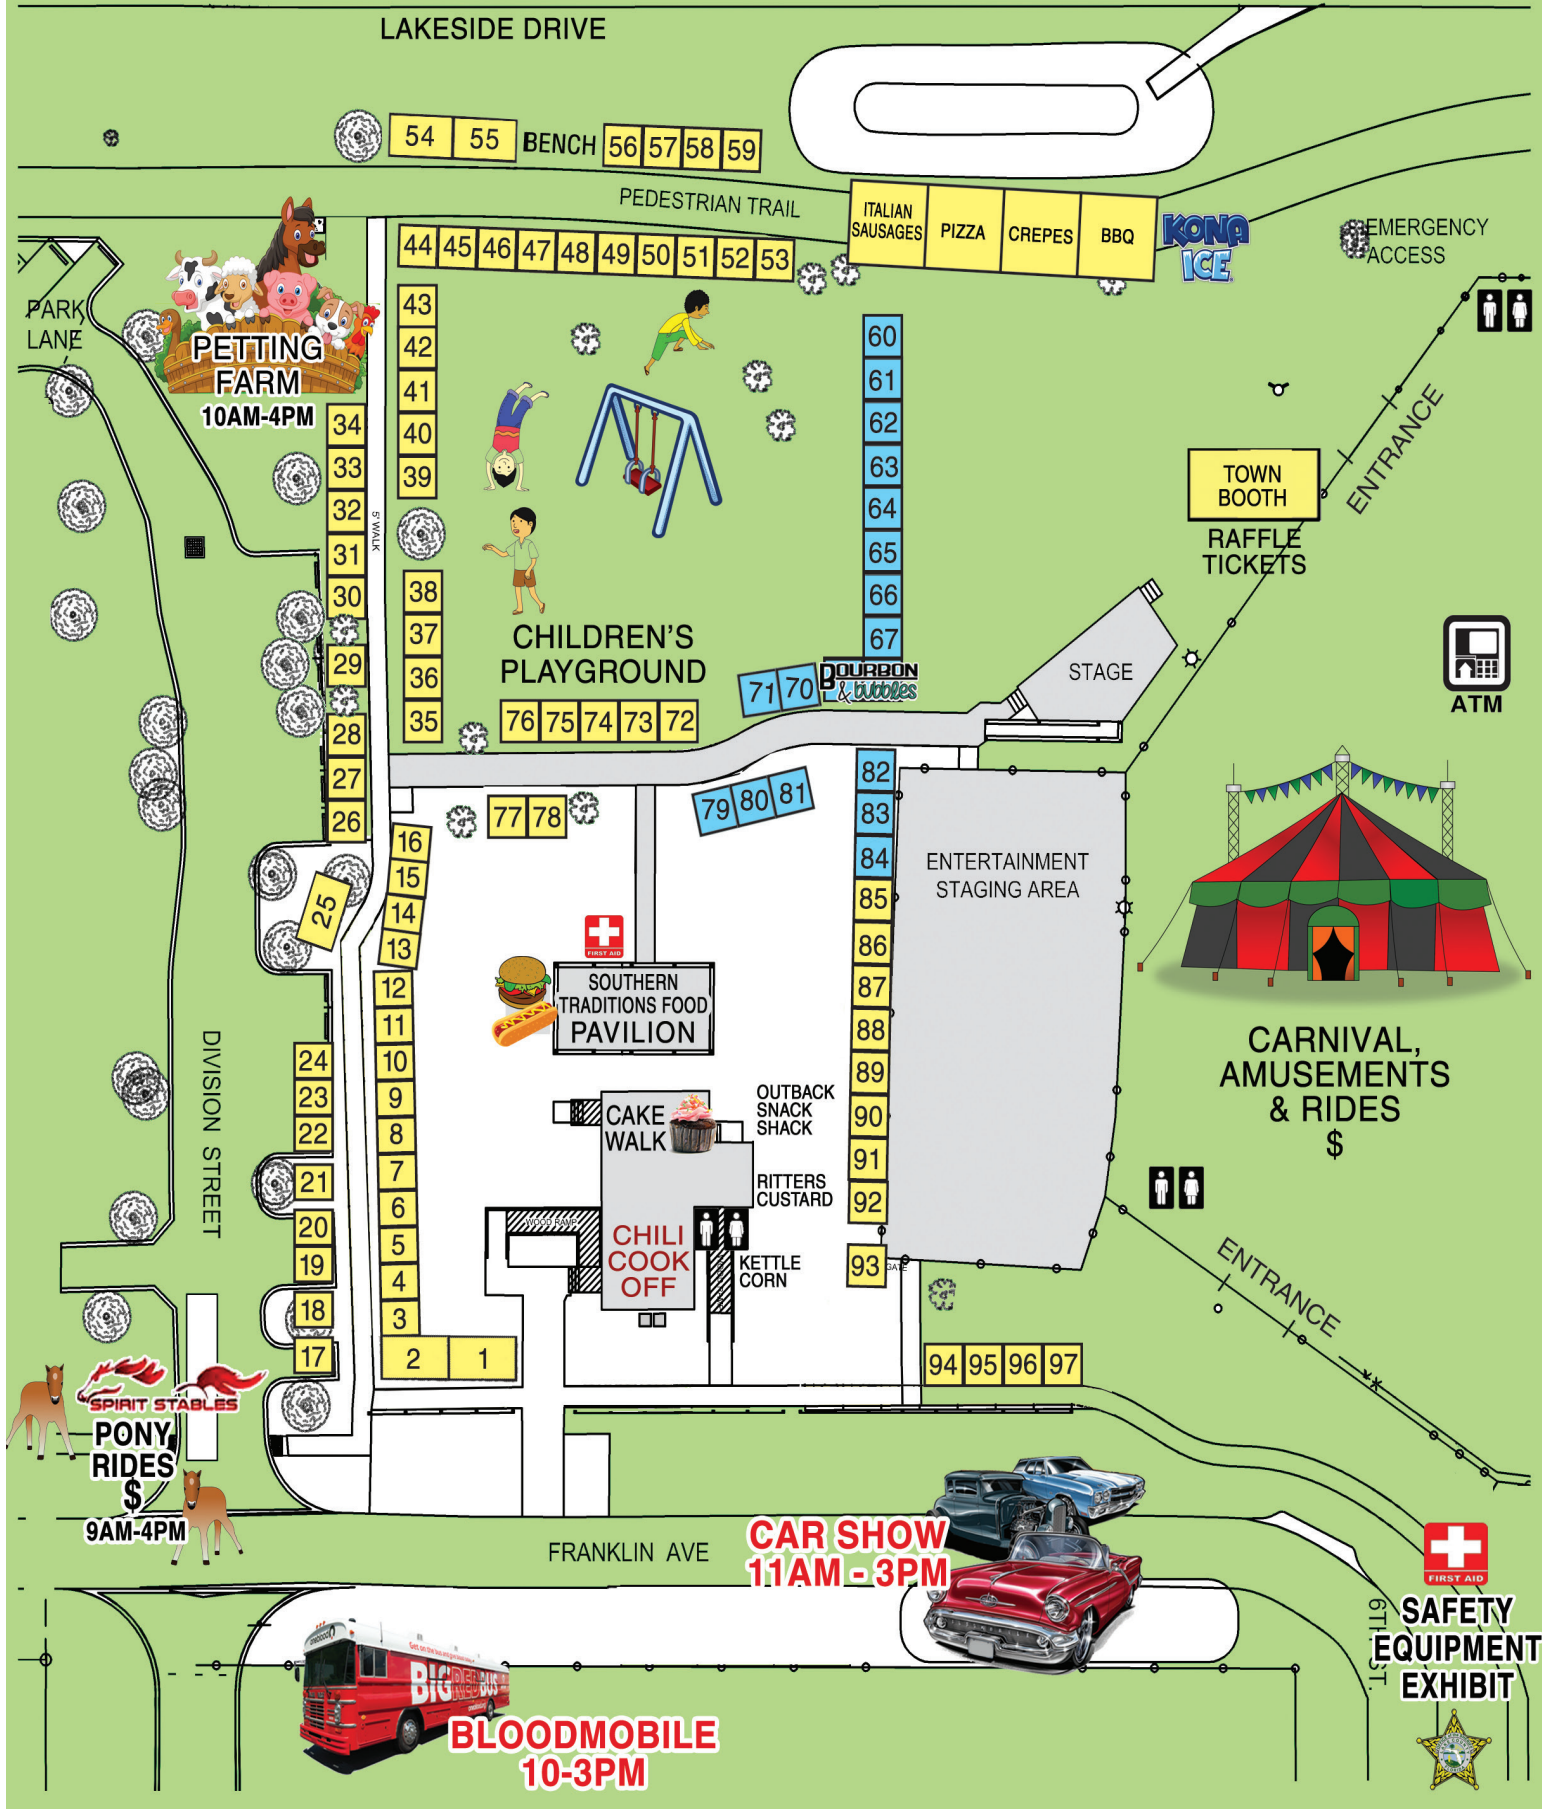

# EVENT MAP

LAKESIDE DRIVE

**SPIRIT STABLES**  
**PONY RIDES**  
 9AM-4PM

**CAR SHOW**  
 11AM - 3PM

**BLOODMOBILE**  
 10-3PM

**SAFETY EQUIPMENT EXHIBIT**